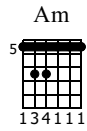

Exercise 023

Standard tuning

♩ = 120

S-Gt

mf

Am